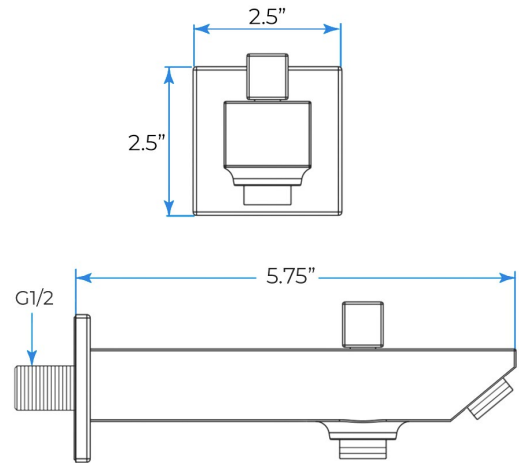

REMOTE CONTROLLED THERMOSTATIC LED RECESSED CEILING MOUNT BRUSHED GOLD RAINFALL WATER COLUMN MIST SHOWER SYSTEM WITH ROUND HAND SHOWER AND 6 JETTED BODY SPRAYS SPECIFICATIONS

- Shower Panel /Hose Material: 304 Stainless Steel
- Shower Head Size: 900*300 mm
- Showerheads Install: Embedded Ceiling Mounted
- Concealed Mixer Install: Wall-Mounted
- LED Shower Head Functions: Rainfall, Waterfall, Mist, Water Column
- Water Pressure: 0.3 MPA
- Water Flow: 16L/min~28L/min
- Shower Accessories Material: Brass
- LED Light: Need to Connect Power
- LED Light Color: 64 Color
- Shower Hose Length: 1.5M
- AC: 100-265V 50/60Hz
- Music: Need Bluetooth

Product shown is only for installation display purpose

All dimensions and specifications are nominal and may vary. Use actual products for accuracy in critical situations.

Shower Mixer

Product shown is only for installation display purpose

Hand Shower

Shower Mixer Connections

Spout

Body Jet

FEATURES

- Material: Brass
- Base Plate Height: 5-1/8"
- Base Plate Width: 5-1/8"
- Jet Surface Area: 3-1/8"
- Surface Depth: 1/4"
- Adjustment Angle: 5°
- Male NPT Connection: 1/2"
- Maximum Flow Rate: 2.5 GPM (9.5L/min) max @ 80 psi