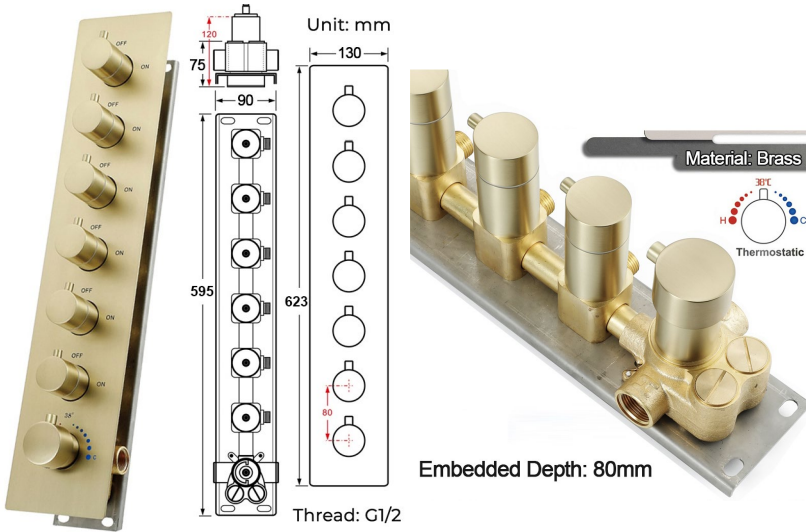

REMOTE CONTROLLED THERMOSTATIC LED RECESSED CEILING MOUNT BRUSHED GOLD RAINFALL WATER COLUMN MIST SHOWER SYSTEM WITH ROUND HAND SHOWER AND 6 JETTED BODY SPRAYS SPECIFICATIONS

- Shower Panel /Hose Material: 304 Stainless Steel
- Shower Head Size: 900*300 mm
- Showerheads Install: Embedded Ceiling Mounted
- Concealed Mixer Install: Wall-Mounted
- LED Shower Head Functions: Rainfall, Waterfall, Mist, Water Column
- Water Pressure: 0.3 MPA
- Water Flow: 16L/min~28L/min
- Shower Accessories Material: Brass
- LED Light: Need to Connect Power
- LED Light Color: 64 Color
- Shower Hose Length: 1.5M
- AC: 100-265V 50/60Hz
- Music: Need Bluetooth

Product shown is only for installation display purpose

All dimensions and specifications are nominal and may vary. Use actual products for accuracy in critical situations.

Shower Mixer

Product shown is only for installation display purpose

Hand Shower

Shower Mixer Connections

Spout

Body Jet

FEATURES

- Material: Brass
- Base Plate Height: 5-1/8"
- Base Plate Width: 5-1/8"
- Jet Surface Area: 3-1/8"
- Surface Depth: 1/4"
- Adjustment Angle: 5°
- Male NPT Connection: 1/2"
- Maximum Flow Rate: 2.5 GPM (9.5L/min) max @ 80 psi