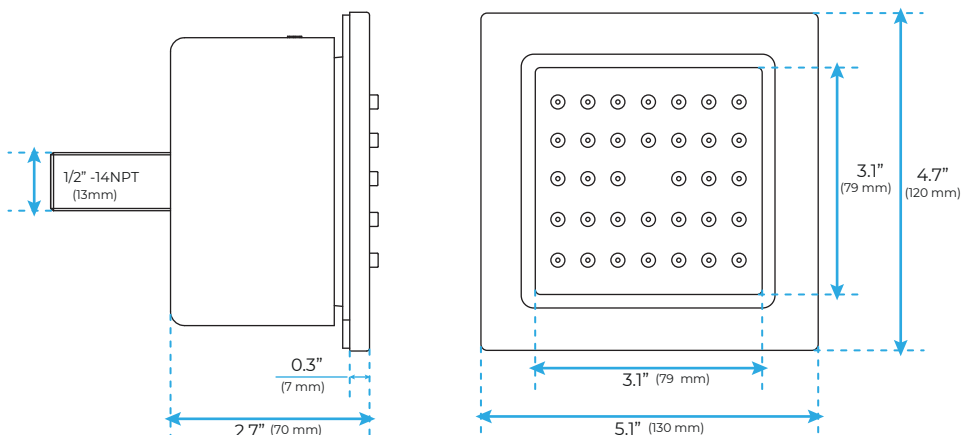

REMOTE CONTROLLED THERMOSTATIC LED RECESSED CEILING MOUNT BRUSHED GOLD RAINFALL WATER COLUMN MIST SHOWER SYSTEM WITH ROUND HAND SHOWER AND 6 JETTED BODY SPRAYS SPECIFICATIONS

- Shower Panel /Hose Material: 304 Stainless Steel
- Shower Head Size: 900*300 mm
- Showerheads Install: Embedded Ceiling Mounted
- Concealed Mixer Install: Wall-Mounted
- LED Shower Head Functions: Rainfall, Waterfall, Mist, Water Column
- Water Pressure: 0.3 MPA
- Water Flow: 16L/min~28L/min
- Shower Accessories Material: Brass
- LED Light: Need to Connect Power
- LED Light Color: 64 Color
- Shower Hose Length: 1.5M
- AC: 100-265V 50/60Hz
- Music: Need Bluetooth

Product shown is only for installation display purpose

All dimensions and specifications are nominal and may vary. Use actual products for accuracy in critical situations.

Shower Mixer

Product shown is only for installation display purpose

Hand Shower

Shower Mixer Connections

Spout

Body Jet

FEATURES

- Material: Brass
- Base Plate Height: 5-1/8"
- Base Plate Width: 5-1/8"
- Jet Surface Area: 3-1/8"
- Surface Depth: 1/4"
- Adjustment Angle: 5°
- Male NPT Connection: 1/2"
- Maximum Flow Rate: 2.5 GPM (9.5L/min) max @ 80 psi